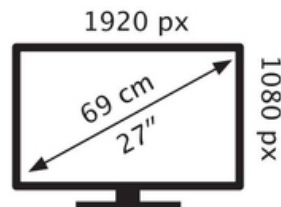

ENERGY

acer

XV272

26 kWh/1000h

ABCDEF **G**

49 kWh/1000h

2019/2013